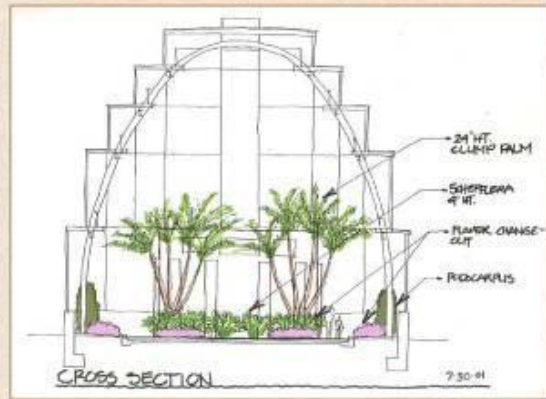

Jewel Box Conservatory

DESIGN STUDIES...